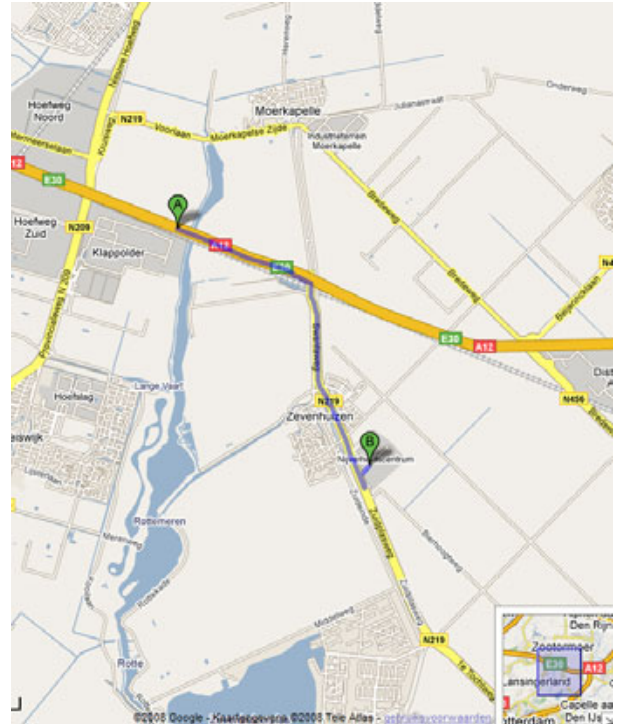

# TQC Driving Directions

## From Rotterdam, Gouda, The Hague, Amsterdam (Schiphol)

### 3 FROM: THE HAGUE

1. Head east on A12 toward Exits 9-Zevenhuizen 1.6 km
2. Take exit 9-Z'huizen for N219 toward Z'huizen/Moerkapelle 0.4 km
3. Turn right at N219/Noordeinde (signs for N219/Zevenhuizen) 2.5 km  
Continue to follow N219
4. Turn right at Zuidplasweg 16 m
5. Turn left to stay on Zuidplasweg 0.1 km
6. Turn right at Nijverheidscentrum 0.2 km

### 4 FROM: AMSTERDAM (SCHIPHOL AIRPORT)

1. Head east on Ceintuurbaan-Zuid 0.5 km
2. Continue straight to stay on Ceintuurbaan-Zuid 0.3 km
3. Turn left at Vertrekkpassage 0.5 km
4. Continue straight onto Ceintuurbaan Noord 0.3 km
5. Slight left to stay on Ceintuurbaan Noord 0.4 km
6. Merge onto A4 via the ramp to Den Haag/Rotterdam 35.6 km
7. Take exit 8-Leidschendam to merge onto A12 toward Zoetermeer/Utrecht 17.0 km
8. Take exit 9-Z'huizen for N219 toward Z'huizen/Moerkapelle 0.4 km
9. Turn right at N219/Noordeinde (signs for N219/Zevenhuizen) 2.5 km  
Continue to follow N219
10. Turn left at Zuidplasweg 16 m
11. Turn left to stay on Zuidplasweg 0.1 km
12. Turn right at Nijverheidscentrum 0.2 km